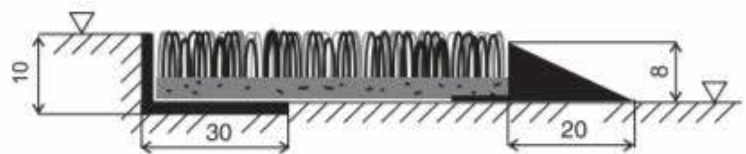

TECHNICAL DATA SHEET - RINWELL

Very efficient mat for outdoor and indoor use. A very rough-surface mat with a distinct wiping function. The mat remains anti-slip even at very low temperatures. It is used for eliminating rough dirt. The mat has a pleasant appearance and is highly rough when it comes into contact with a shoe. Suitable for both family houses as well as large shopping malls.

Technical parameters

Dimensions:	according to the client's requirements (size 195 cm x 20 m)
Height:	8 mm
Material:	100% Polyamide / backing PVC
Weight:	3,000 g/m ²
Use:	entrances to banks, hotels, airports, restaurants, company entrances, but also in front of residential houses.
Installation:	at floor level in the prepared opening fitted with Al-frame 10/30/2 mm, or freely placed on the floor with a 2 cm wide rubber ledge.
Maintenance:	vacuum or splash dirt off with water
Resistance:	water resistant 4-5 ISO 105 B01, abrasion resistant 4-5 ISO 105 X 12 light resistant 7 ISO 105 B 02, Fire resistance - Cfl / s1, Slip Resistance EN 13893 DS