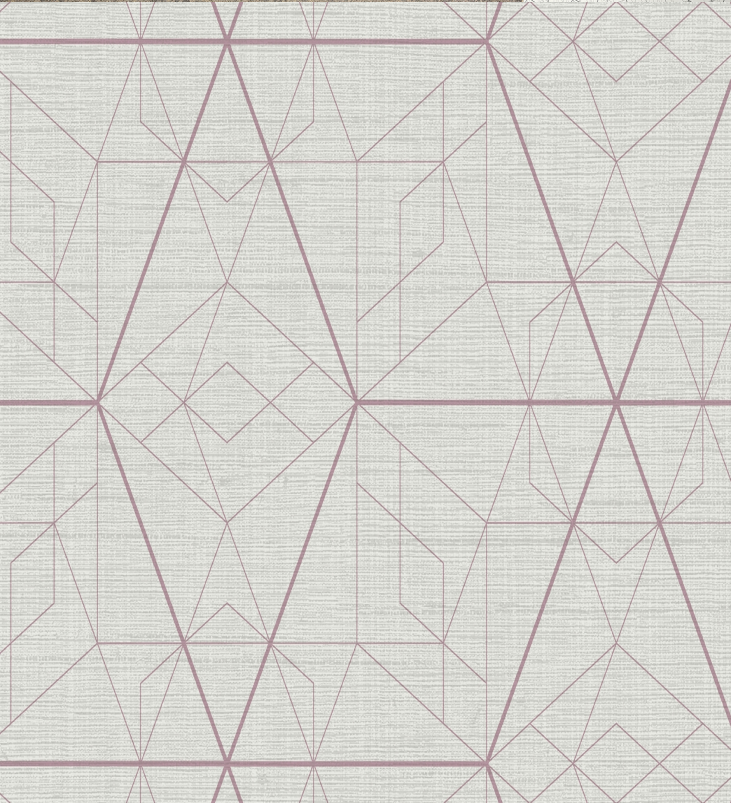

TECHNICAL DATA SHEET

Symmetry is a striking geometric wallcovering pattern. Thin but precise lines link and combine to form a sleek geometry themed design. Paired with the beautiful raw silk inspired texture, the interaction between the two structures works in harmony.

Product Details

Design:	Symmetry
SKU:	13253
Colour Description:	Pink
Width:	130cm
Length:	Made to order
Sold By:	Per linear metre
Construction Type:	Fabric backed Vinyl
Backer:	Type I non-woven
Weight:	460 gsm
Fire rating:	Euroclass B-s1,d0

LIGHTFASTNESS

Very good. (6 out of 8 to BSEN20105)

VOC RATED

A+

Hanging Information

Pattern Repeat:	13.34cm
Pattern Offset:	0cm
Pattern Overlap:	5cm
Recommended Adhesive:	Hard spatula and joint cutter

AVAILABLE COLOURWAYS IN THIS DESIGN

To view the full range of colourways available in this design, please search 'Symmetry' using the search function tool on the Muraspec website.

Paste to wall

By Straight Hanging

Straight Match

Overlap & Trim